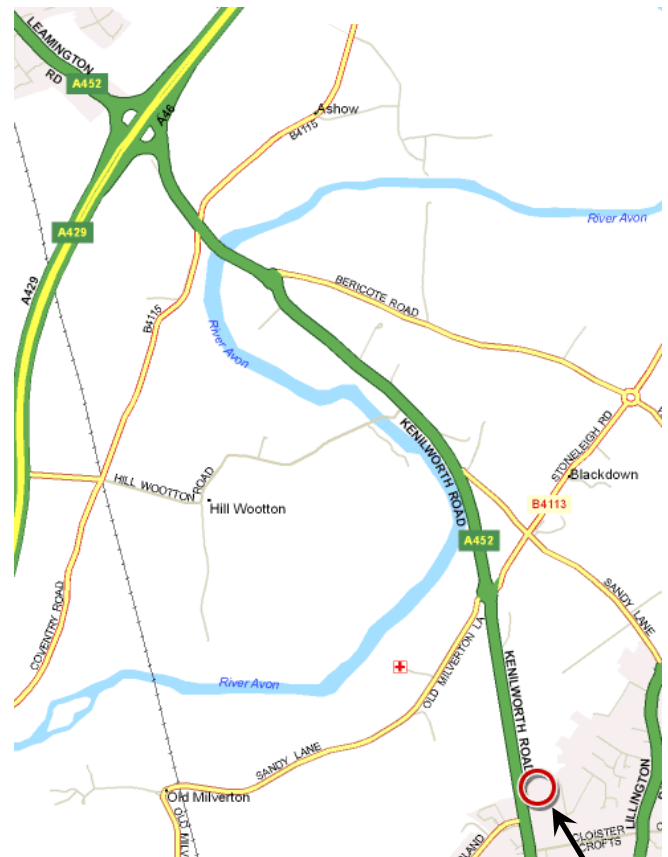

A452 Kenilworth Road

Gables Lodge