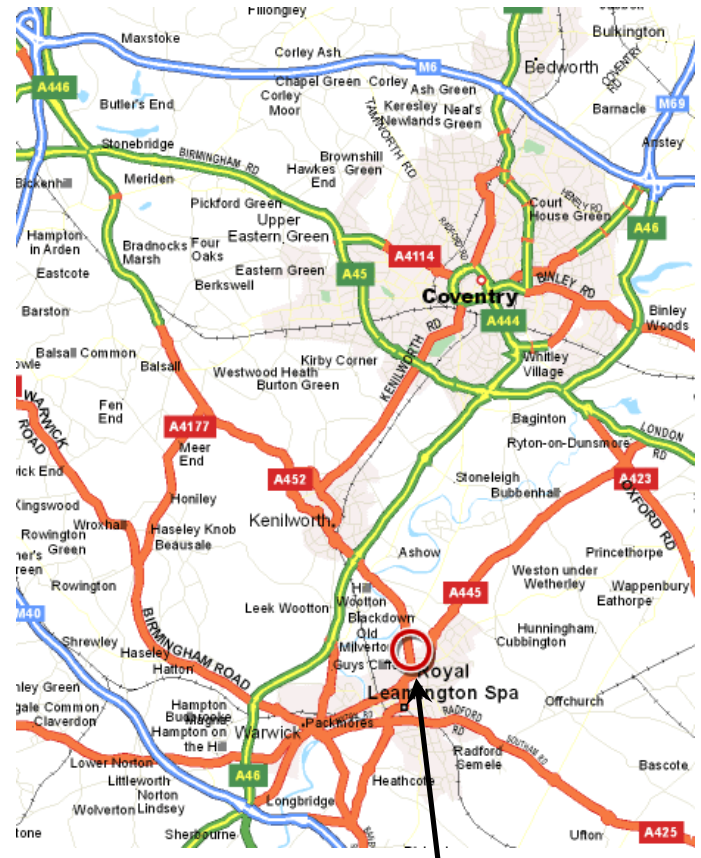

Directions from M69 Southbound

Continue southbound down the M69 and join the A46 towards Coventry. At the 3rd roundabout take the 3rd exit along the A45 heading towards Birmingham and take the slip road exit on to the A46 towards Leamington and Warwick.

Directions from M40

Leave the M40 at J15 and take the A46 towards Coventry.

Continue

From the A46 (Kenilworth and Leamington Junction) take the A452 (Kenilworth Road) exit from the roundabout towards Leamington. At the first roundabout follow signs to Leamington Spa. After a further 1¼ miles go straight over the next roundabout. After another ½ mile, Gables House and Gables Lodge are on the left, set behind trees. The entrance is just after school playing fields and the sign for 'Royal Leamington Spa', next to a small central reservation. Gables Lodge is on the right hand side of Gables House. Visitor parking is provided at the front of the building.

By Rail

There is a train station at Leamington Spa, approximately 10 minutes taxi ride from Dbi Consulting. The closest main line station is Coventry, 10 miles from Leamington.

By Air

Birmingham International Airport is approximately 40 minutes and Coventry Airport approximately 20 minutes by taxi.

National Grid is replacing the gas mains on the Kenilworth Road up to the A46 w/c 18th May 2009 for approximately six months. This will result in lengthy delays so please allow extra time if you are coming to Gables Lodge.

A452 Kenilworth Road